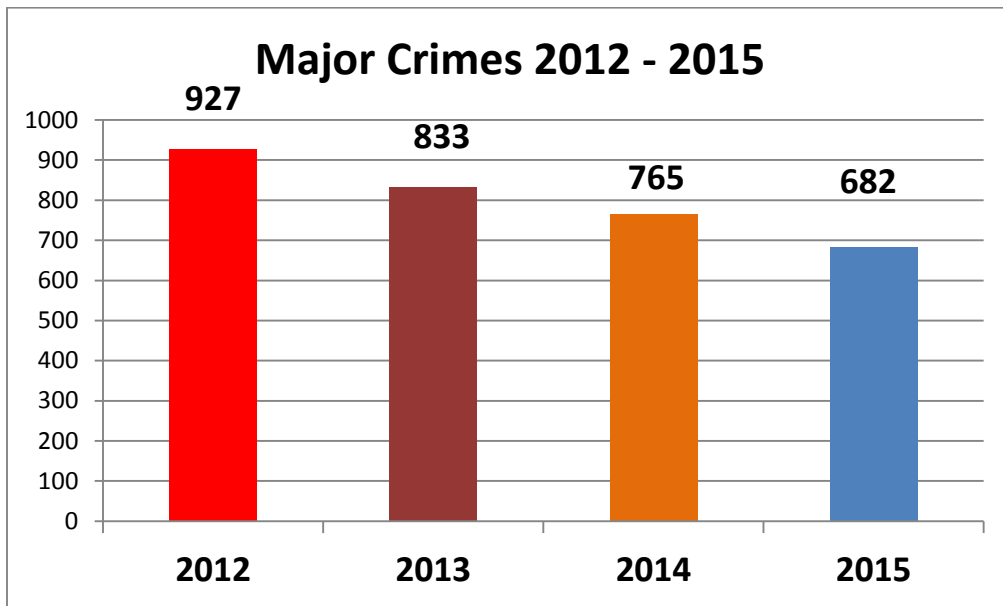

BELIZE POLICE DEPARTMENT
JOINTINTELLIGENCE COORDINATING CENTER
REPORTED: MAJOR CRIMES STATISTICS JANUARY TO APRIL 2012 TO 2015
DIVISION: COUNTRYWIDE

DATED: 13th May 2015

MAJOR CRIMES STATISTICS JANUARY TO APRIL 2012-2015

CRIMES	2012	2013	2014	2015
Murder	44	41	33	46
Rape	12	9	12	13
Robbery	166	98	92	71
Burglary	368	336	277	214
Theft	323	315	319	312
Carnal Know.	14	34	32	26
Total	927	833	765	682
MAJOR CRIMES INC/DEC FOR PREV. YEAR		DEC(94) OR 10.1%	DEC (68) OR 8.2%	DEC (83) OR 10.8%