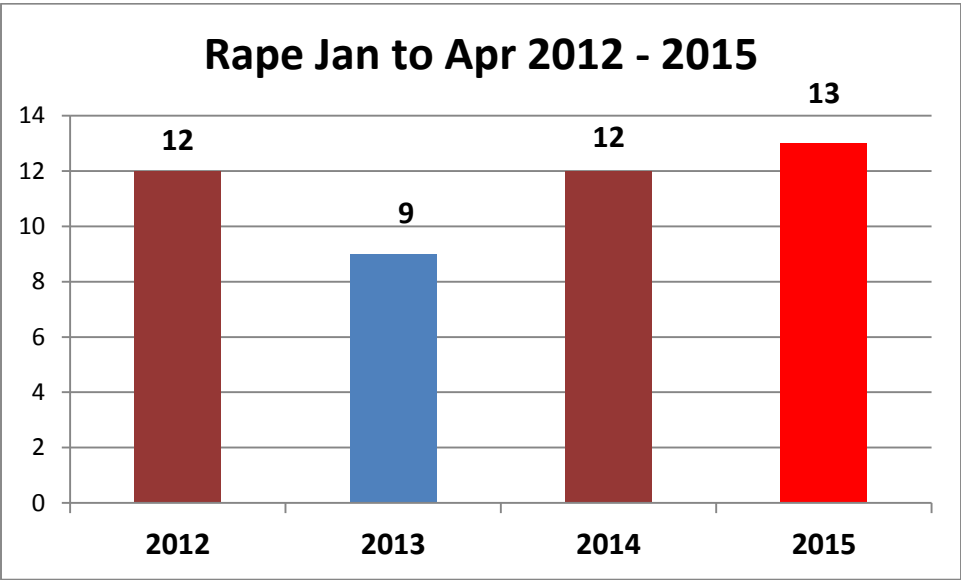

BELIZE POLICE DEPARTMENT
JOINTINTELLIGENCE COORDINATING CENTER
REPORTED: MAJOR CRIMES STATISTICS JANUARY TO APRIL 2012 TO 2015
DIVISION: COUNTRYWIDE

DATED: 13th May 2015

MAJOR CRIMES STATISTICS JANUARY TO APRIL 2012-2015

CRIMES	2012	2013	2014	2015
Murder	44	41	33	46
Rape	12	9	12	13
Robbery	166	98	92	71
Burglary	368	336	277	214
Theft	323	315	319	312
Carnal Know.	14	34	32	26
Total	927	833	765	682
MAJOR CRIMES INC/DEC FOR PREV. YEAR		DEC(94) OR 10.1%	DEC (68) OR 8.2%	DEC (83) OR 10.8%