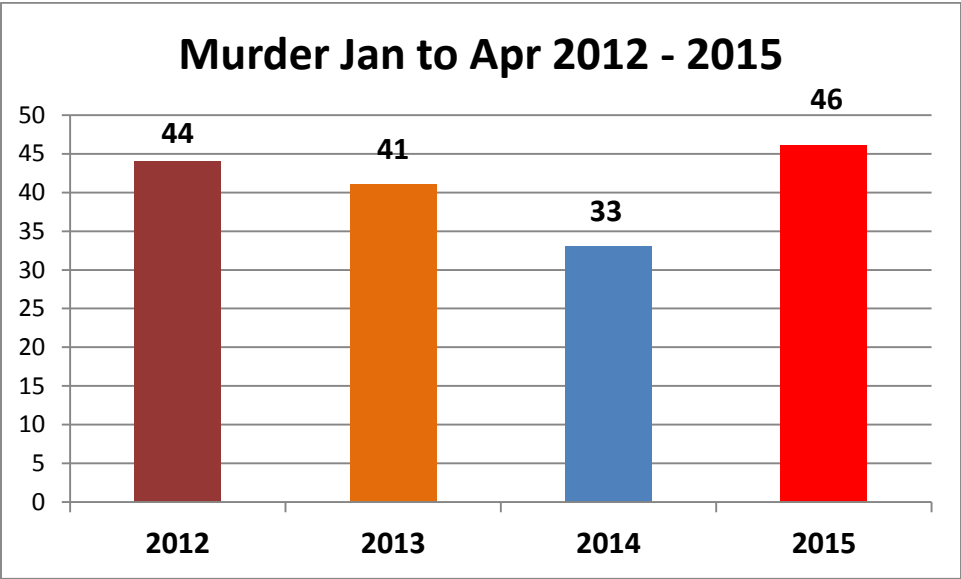

BELIZE POLICE DEPARTMENT
JOINTINTELLIGENCE COORDINATING CENTER
REPORTED: MAJOR CRIMES STATISTICS JANUARY TO APRIL 2012 TO 2015
DIVISION: COUNTRYWIDE

DATED: 13th May 2015

MAJOR CRIMES STATISTICS JANUARY TO APRIL 2012-2015

CRIMES	2012	2013	2014	2015
Murder	44	41	33	46
Rape	12	9	12	13
Robbery	166	98	92	71
Burglary	368	336	277	214
Theft	323	315	319	312
Carnal Know.	14	34	32	26
Total	927	833	765	682
MAJOR CRIMES INC/DEC FOR PREV. YEAR		DEC(94) OR 10.1%	DEC (68) OR 8.2%	DEC (83) OR 10.8%