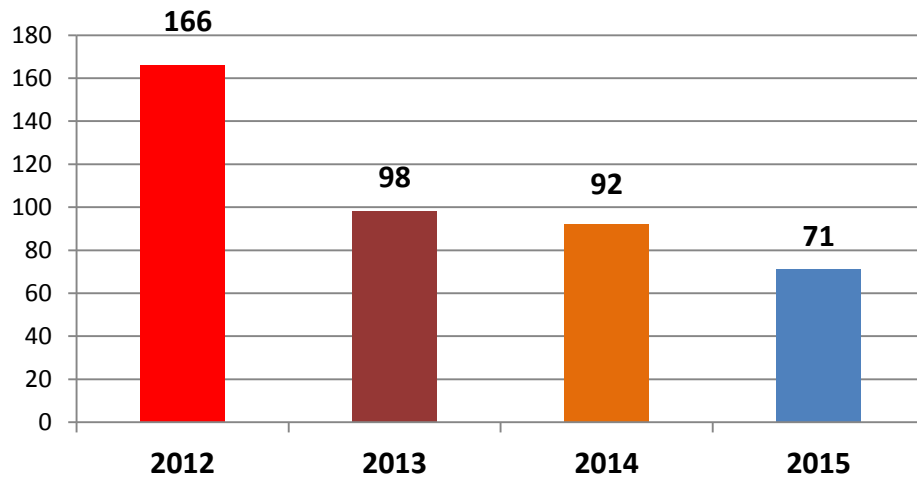

Robbery Jan to Apr 2012 - 2015