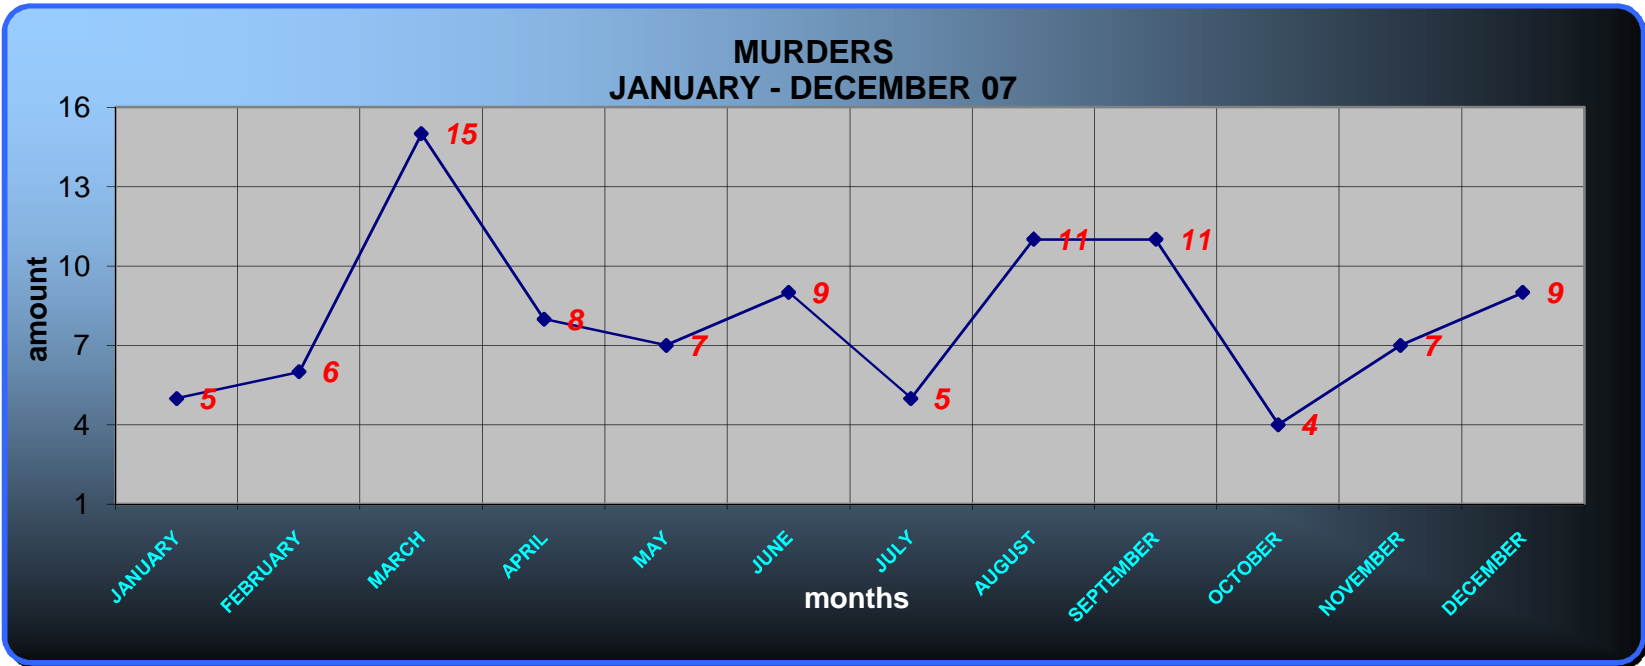

MURDERS JANUARY TO DECEMBER 2007

FORMATIONS MONTHS	COROZAL	O.WALK	BELIZE	SAN PEDRO	CAYE CAULKER	LADYVILLE	HATTIEVILLE	BELMOPAN	SAN IGNACIO	BENQUE	STANN CREEK	I.S.F	TOLEDO	Total per month
JANUARY	0	0	3	0	0	0	0	2	0	0	0	0	0	5
FEBRUARY	0	0	3	1	0	1	1	0	0	0	0	0	0	6
MARCH	0	3	5	0	0	3	0	0	0	0	3	1	0	15
APRIL	2	0	5	0	0	0	0	0	0	0	0	0	1	8
MAY	0	1	4	0	0	0	0	1	0	0	1	0	0	7
JUNE	3	1	2	1	0	0	0	0	0	1	0	1	0	9
MID YEAR	5	5	22	2	0	4	1	3	0	1	4	2	1	50
JULY	0	0	1	0	0	0	0	3	1	0	0	0	0	5
AUGUST	0	0	8	0	0	0	0	1	1	0	1	0	0	11
SEPTEMBER	0	1	5	0	0	0	0	0	3	1	1	0	0	11
OCTOBER	2	0	0	0	0	1	0	0	0	0	0	1	0	4
NOVEMBER	1	0	2	0	0	2	2	0	0	0	0	0	0	7
DECEMBER	1	0	1	0	0	1	0	2	1	0	1	0	2	9
														47
TOTAL PER FORMATION	9	6	39	2	0	8	3	9	6	2	7	3	3	97
														YEARLY

MID YEAR

52

17

10

- Belize District
- Cayo District
- Stann Creek District